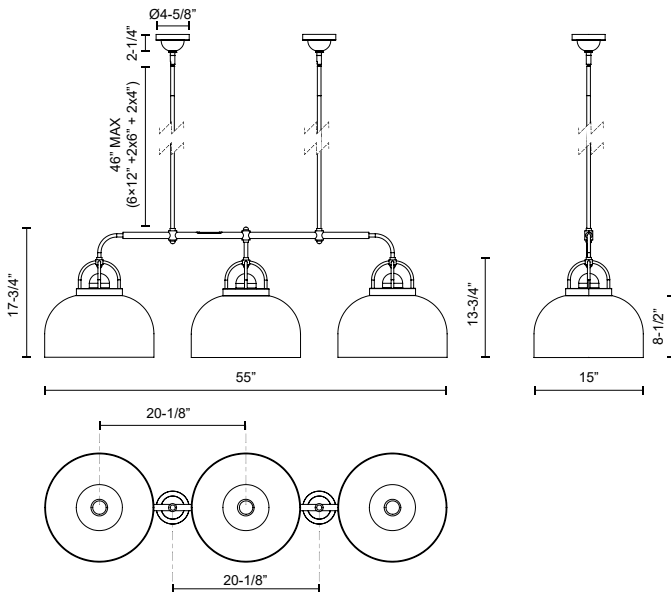

AVAILABLE FINISHES:

*For complete warranty terms, please visit: www.aloralighting.com/warranty